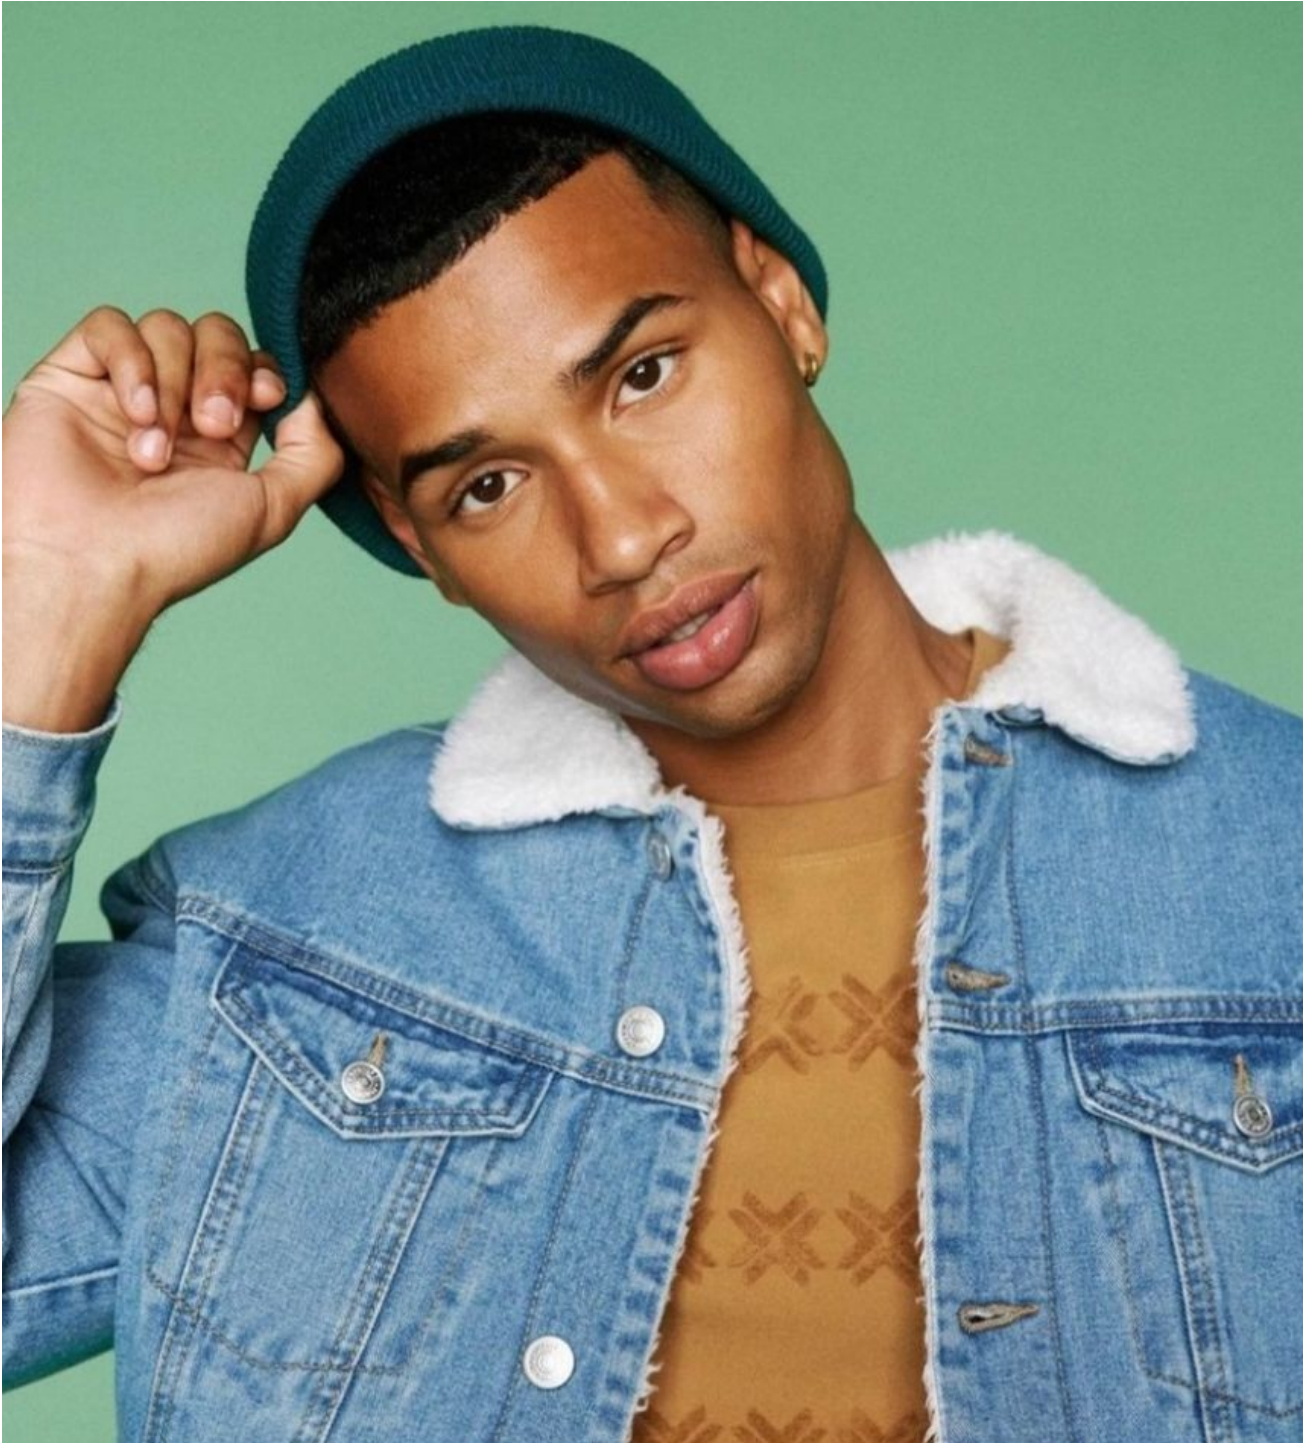

EMRE CELIC

height 6'2" · bust 38" · waist 29.5" · hips 38.5"
shoes size 45 EU/13.5 US/9.5 UK · hair dark brown · eyes brown